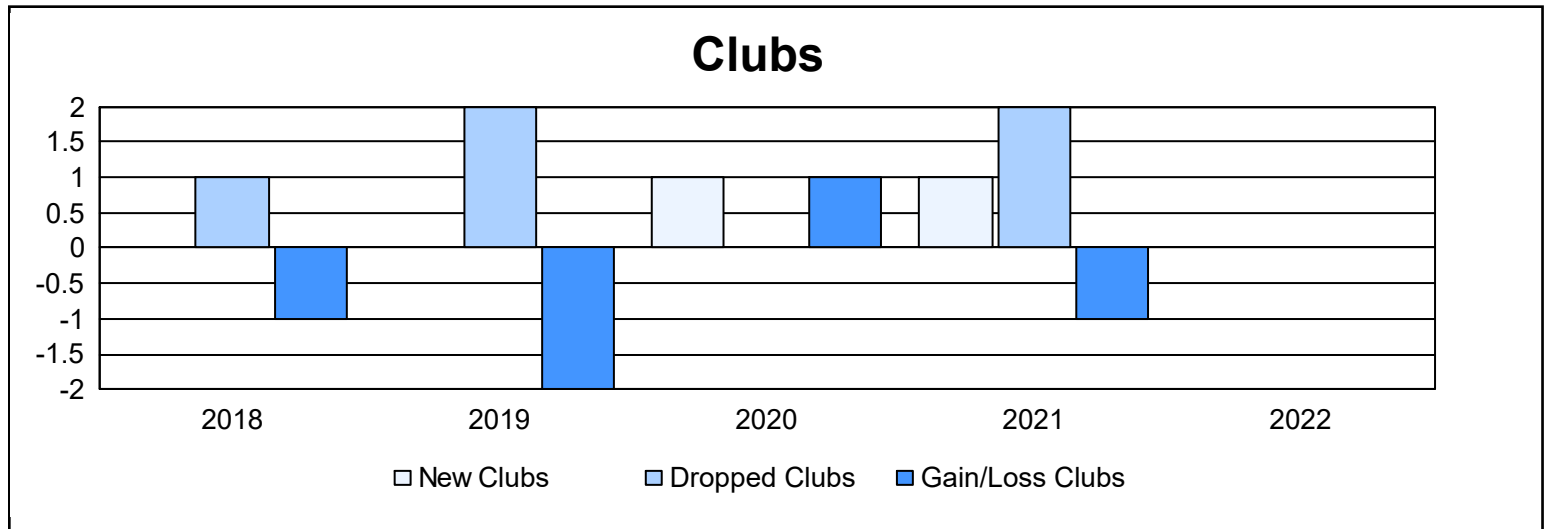

Year	New Clubs	Dropped Clubs	Gain/ Loss Clubs	New Members	Charter Members	Reinstate Members	Transfer Members	Total Member Added	Total Members Dropped	Gain/ Loss Members
2017-2018	0	1	-1	136	3	11	8	158	256	-98
2018-2019	0	2	-2	93	1	3	3	100	202	-102
2019-2020	1	0	1	44	31	3	8	86	102	-16
2020-2021	1	2	-1	58	7	4	3	72	130	-58
2021-2022	0	0	0	150	15	4	4	173	134	39
<b>Average</b>	<b>0</b>	<b>1</b>	<b>-1</b>	<b>96</b>	<b>11</b>	<b>5</b>	<b>5</b>	<b>118</b>	<b>165</b>	<b>-47</b>

### Membership Composition June 2022 Cumulative