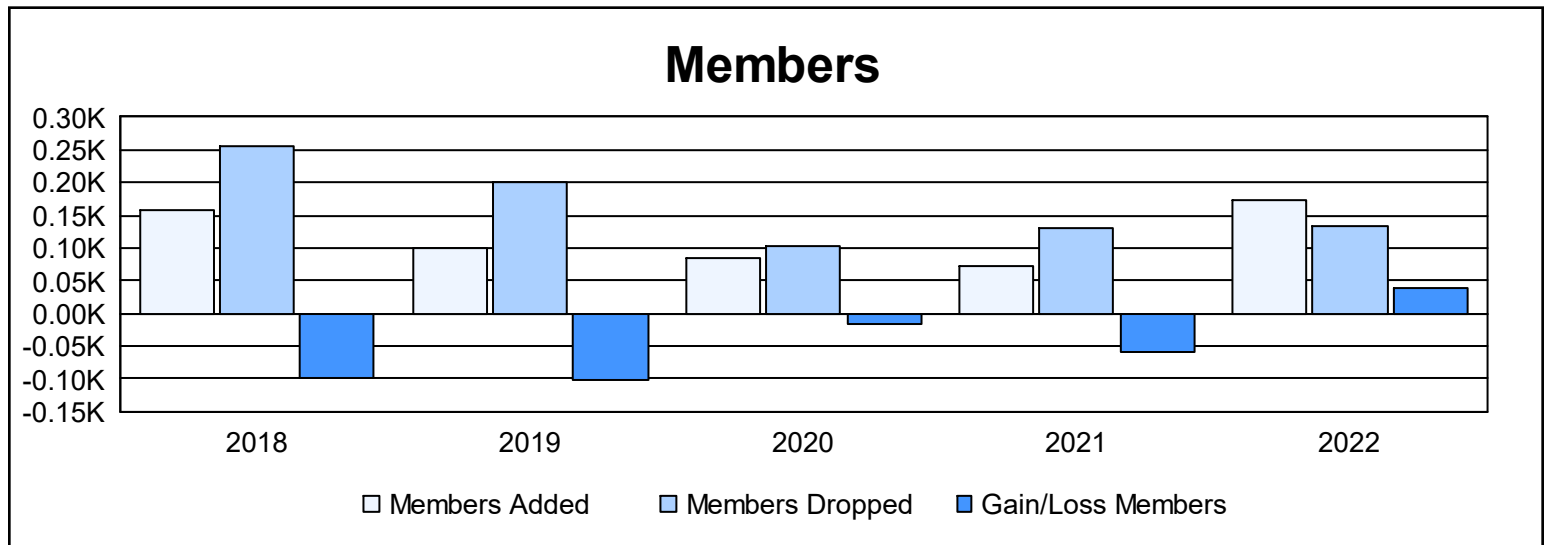

Year	New Clubs	Dropped Clubs	Gain/ Loss Clubs	New Members	Charter Members	Reinstate Members	Transfer Members	Total Member Added	Total Members Dropped	Gain/ Loss Members
2017-2018	0	1	-1	136	3	11	8	158	256	-98
2018-2019	0	2	-2	93	1	3	3	100	202	-102
2019-2020	1	0	1	44	31	3	8	86	102	-16
2020-2021	1	2	-1	58	7	4	3	72	130	-58
2021-2022	0	0	0	150	15	4	4	173	134	39
<b>Average</b>	<b>0</b>	<b>1</b>	<b>-1</b>	<b>96</b>	<b>11</b>	<b>5</b>	<b>5</b>	<b>118</b>	<b>165</b>	<b>-47</b>

### Membership Composition June 2022 Cumulative